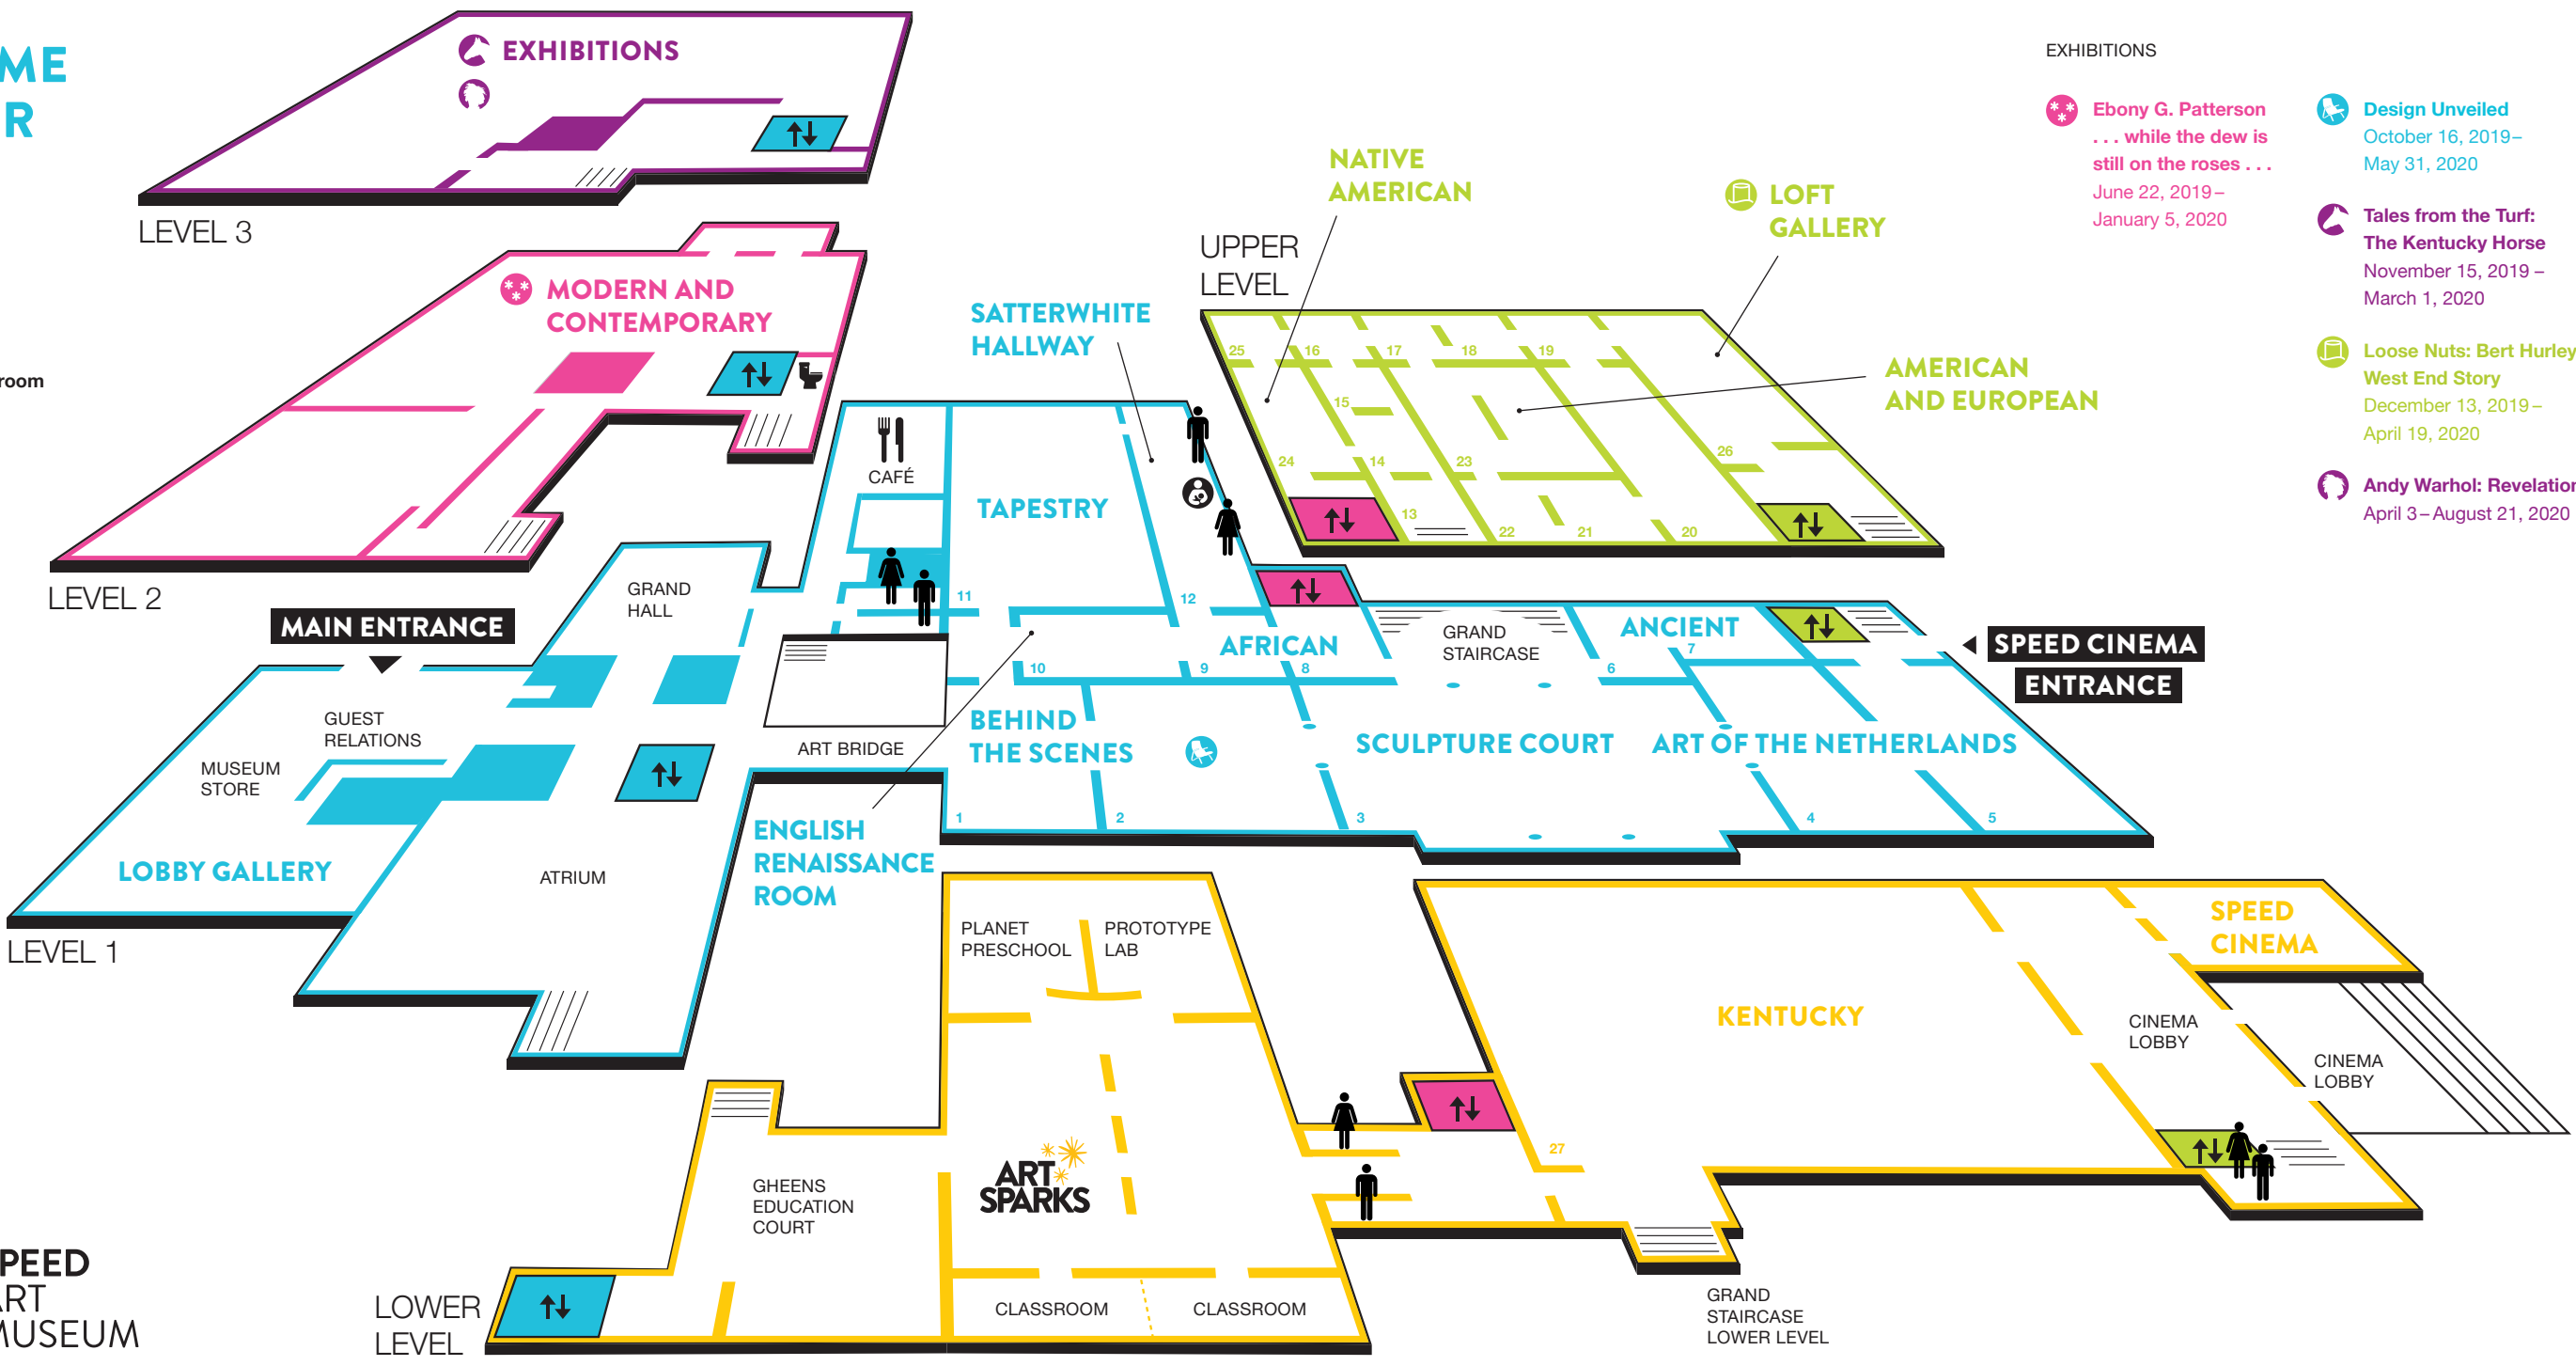

WELCOME TO YOUR SPEED!

KEY

-  Restroom
-  All Gender Restroom
-  Café
-  Lactation & Feeding Room
-  Elevator

EXHIBITIONS

-  **Ebony G. Patterson**
... while the dew is still on the roses ...
June 22, 2019 – January 5, 2020
-  **Design Unveiled**
October 16, 2019 – May 31, 2020
-  **Tales from the Turf: The Kentucky Horse**
November 15, 2019 – March 1, 2020
-  **Loose Nuts: Bert Hurley's West End Story**
December 13, 2019 – April 19, 2020
-  **Andy Warhol: Revelation**
April 3 – August 21, 2020